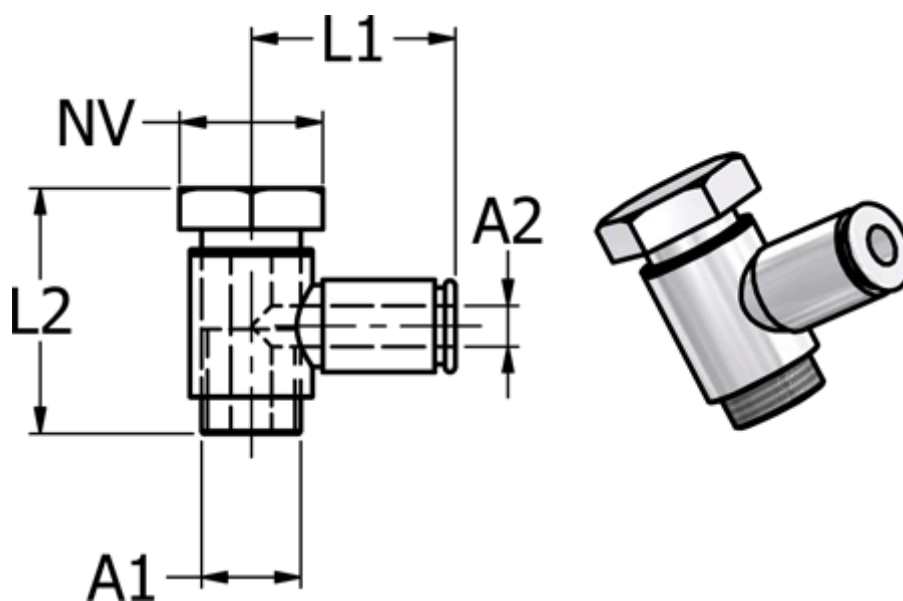

Article number: 5868630184

Description: Metal Push-in fitting 863.018-4, Ø4 / G 1/8"
Elbow swivel with FPM O-ring

Measures

Ext. hose diameter A2	= 4
L1	= 20.5
L2	= 28
NV	= 14
Thread A1	= G 1/8"